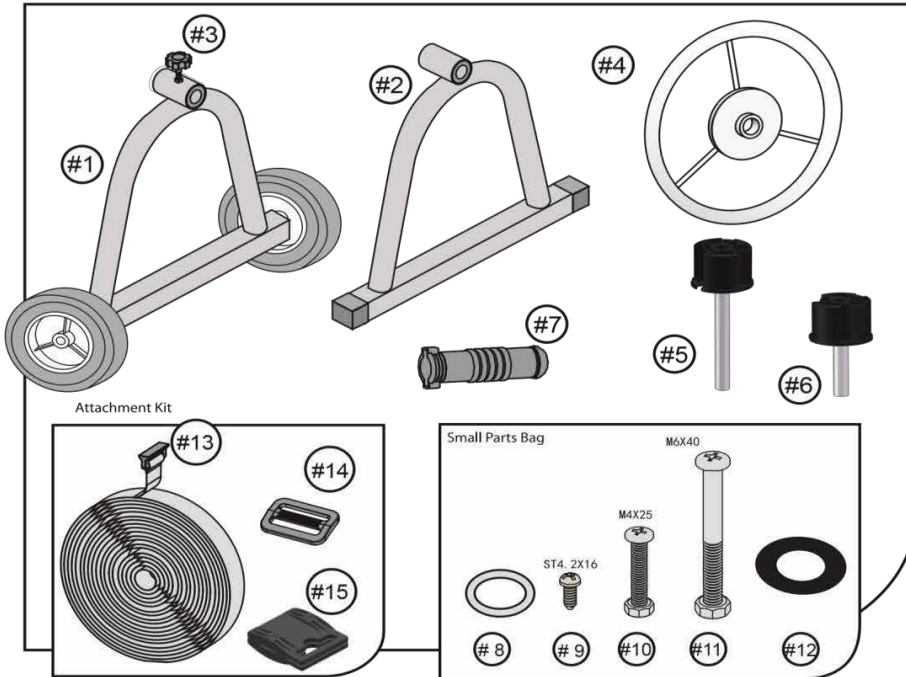

# Deluxe Stainless Steel Above Ground Roller

## INSTALLATION GUIDE

1

Ref	Qty
#1	1
#2	1
#3	1
#4	1
#5	1
#6	1
#7	1
#8	3
#9	6
#10	1
#11	1
#12	2
#13	8
#14	8
#15	8

2

3

4

5

6