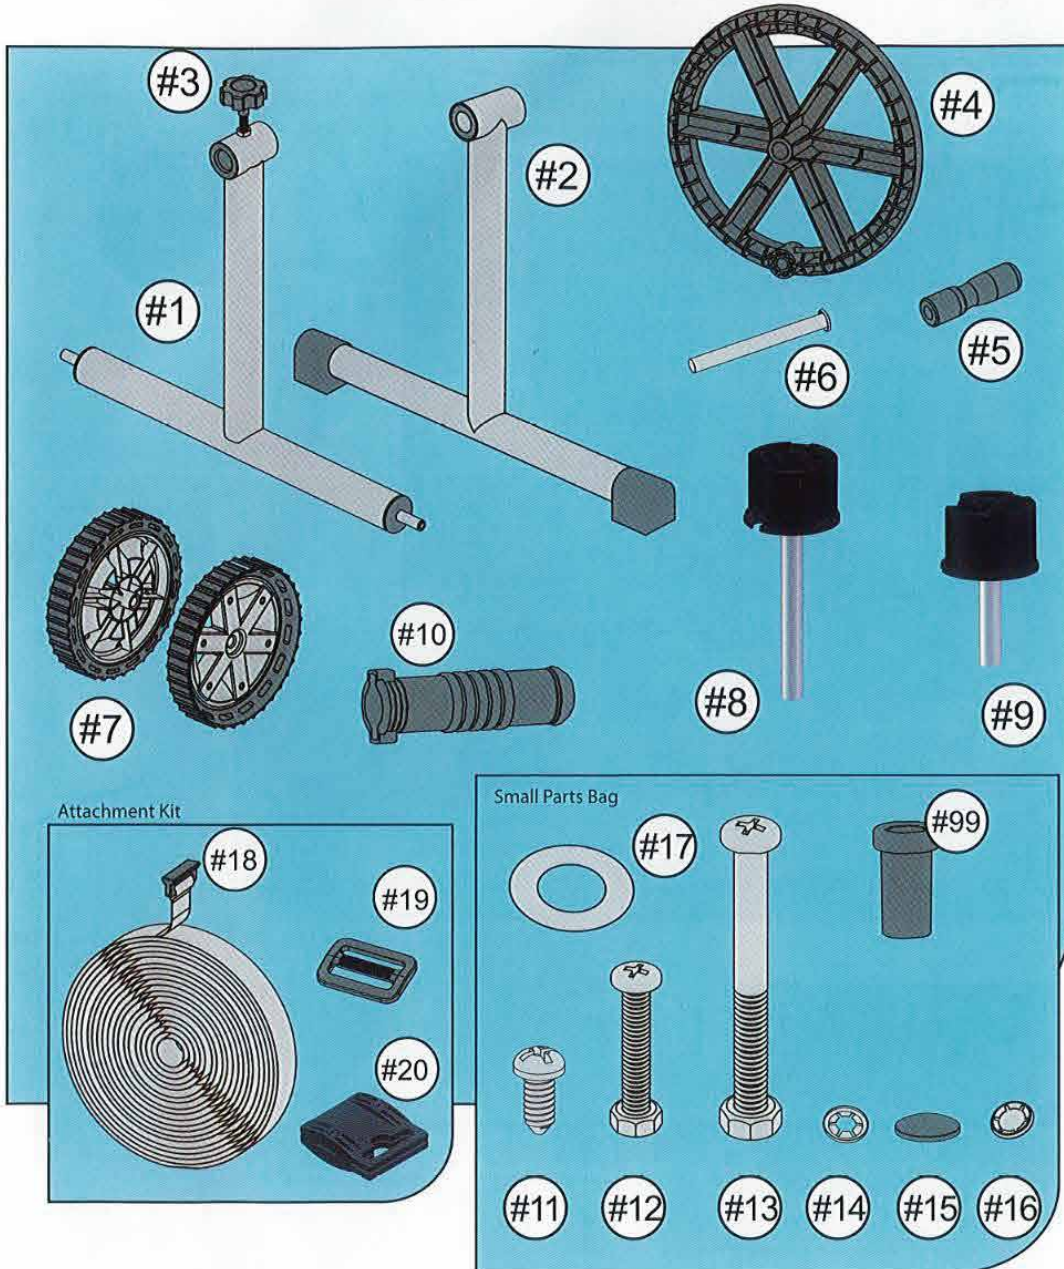

# SUNLINE ABOVE GROUND ROLLER INSTALLATION GUIDE

1

Ref	Qty
#1	1
#2	1
#3	1
#4	1
#5	1
#6	1
#7	2
#8	1
#9	1
#10	1
#11	10
#12	1
#13	1
#14	2
#15	2
#16	1
#17	1
#18	8
#19	8
#20	8
#99	1

2

3

4

5

6