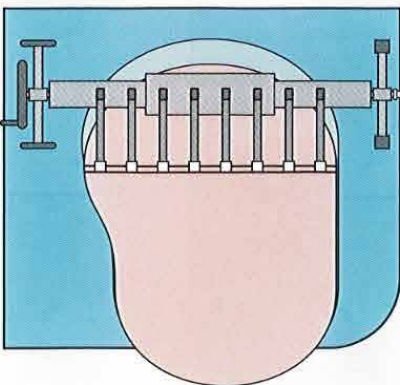

# SUNLINE ABOVE GROUND ROLLER INSTALLATION GUIDE

1

Ref	Qty
#1	1
#2	1
#3	1
#4	1
#5	1
#6	1
#7	2
#8	1
#9	1
#10	1
#11	10
#12	1
#13	1
#14	2
#15	2
#16	1
#17	1
#18	8
#19	8
#20	8
#99	1

2

3

4

5

6

7

8

9

10a

10b

**POSEIDON**  
POOL PRODUCTS

IN PARTNERSHIP WITH

027 268 0492 | INFO@POSEIDONPOOLPRODUCTS.CO.NZ